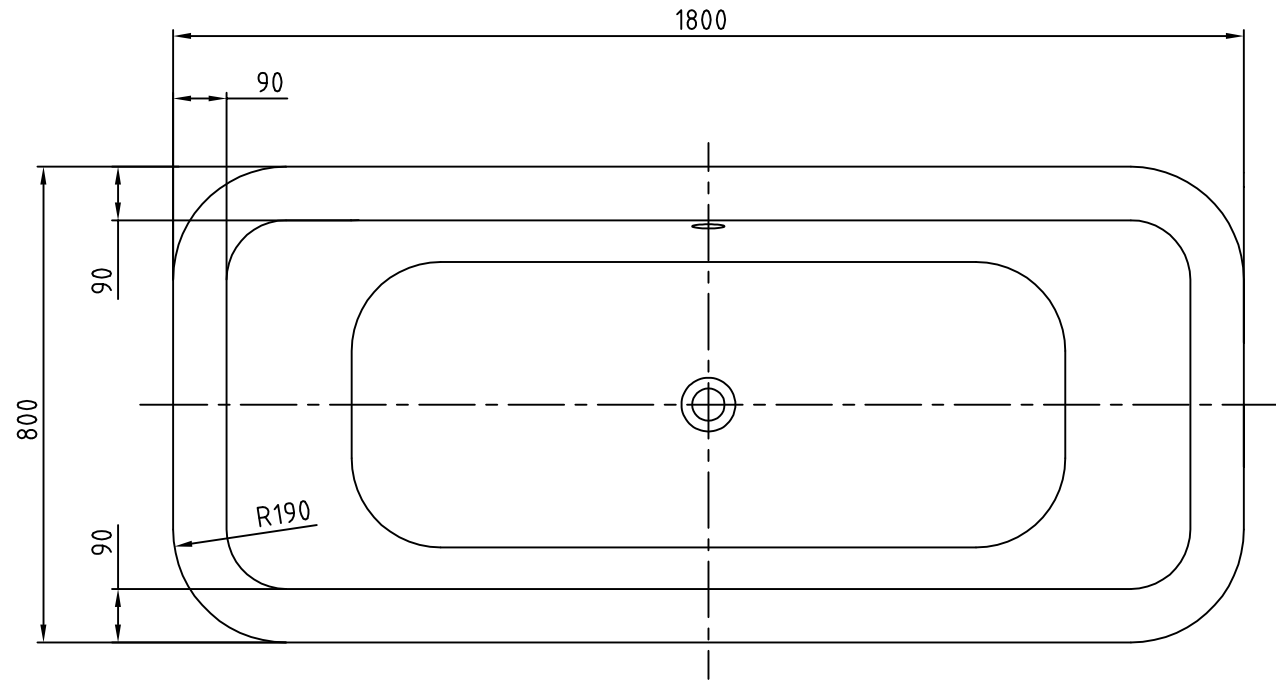

UBA180LFS7

LOOP & FRIENDS SQUARE

Villeroy & Boch
1748

- This drawing is for information only.
- Dimensions on the actual product can deviate from this drawing.
- Claims about wrong dimensions on product or drawing will not be accepted.